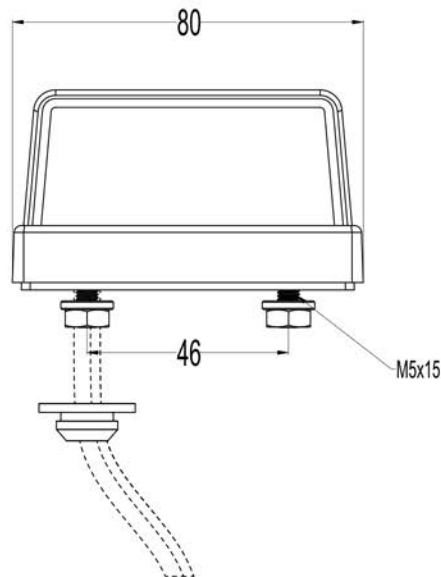

BULB	LENS
R 5 W 0001.2028.000	0001.0037.000