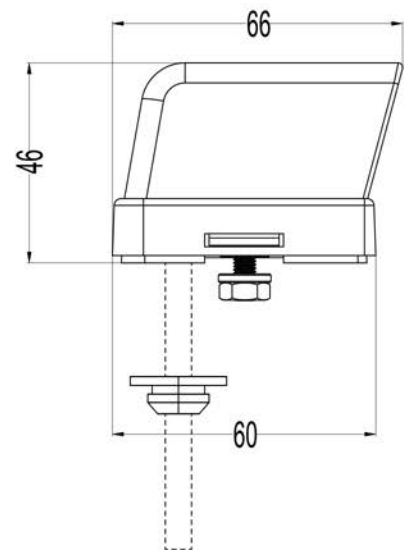

BULB	LENS
R 5 W 0001.2028.000	0001.0037.000